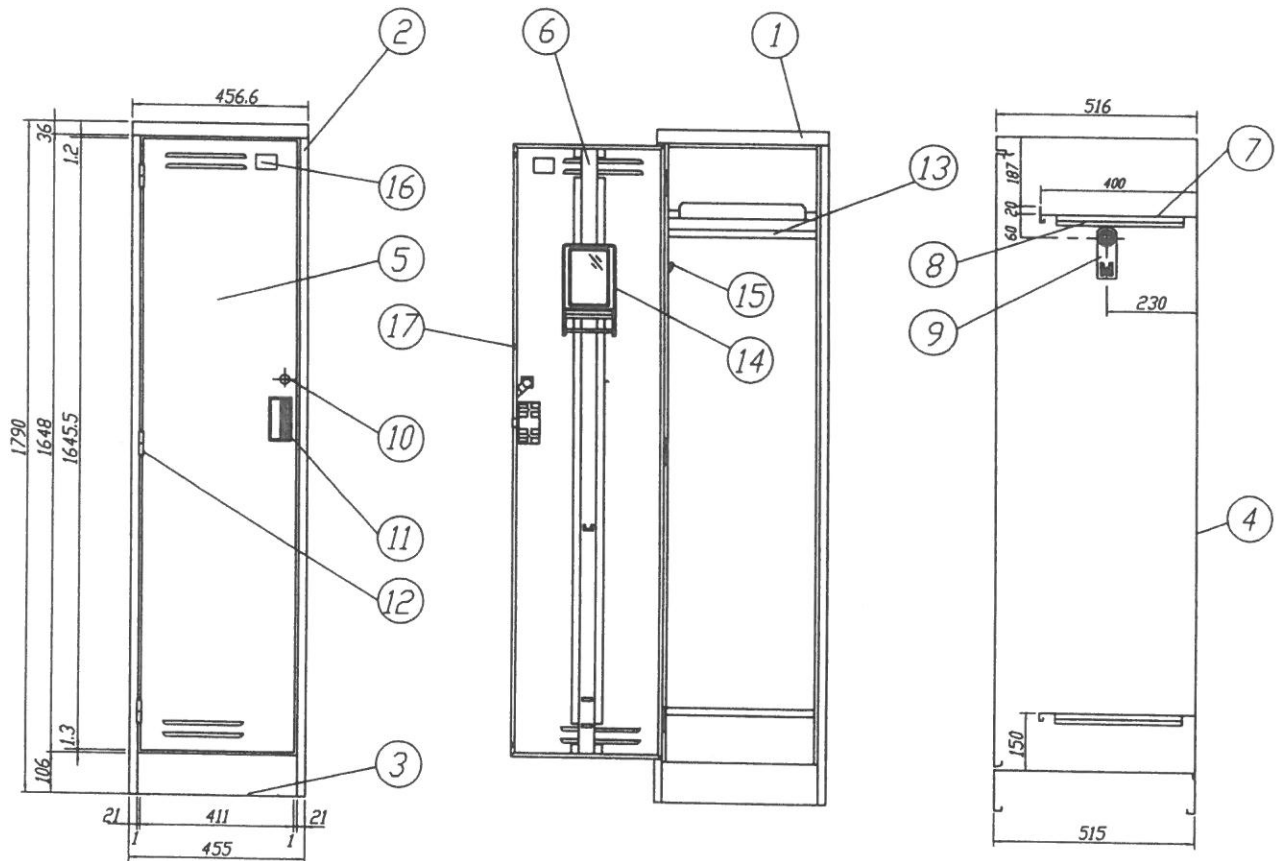

WARD ROBE

LEFT HINGE

WREN_W455L

TITLE.

⑨	COAT HOOK HOLDER & PIPE HOLDER				
⑧	SHELF HOLDER				
⑦	SHELF (WITH STOPPER)		⑪	HIROYOSHI ORIGINAL HANDLE LATCH	
⑥	DOOR REINFORCEMENT		⑩	CYLINDER LOCK	
⑤	DOOR		⑨	COAT HOOK HOLDER & PIPE HOLDER	
④	BACK PANEL		⑧	SHELF HOLDER	
③	BOTTOM PANEL		⑦	SHELF (WITH STOPPER)	
②	SIDE PANEL		⑥	DOOR REINFORCEMENT	
①	TOP PANEL		⑤	DOOR	
			④	BACK PANEL	
			③	BOTTOM PANEL	
			②	SIDE PANEL	
			①	TOP PANEL	
MARK	NAME	MATERIAL	MARK	NAME	MATERIAL